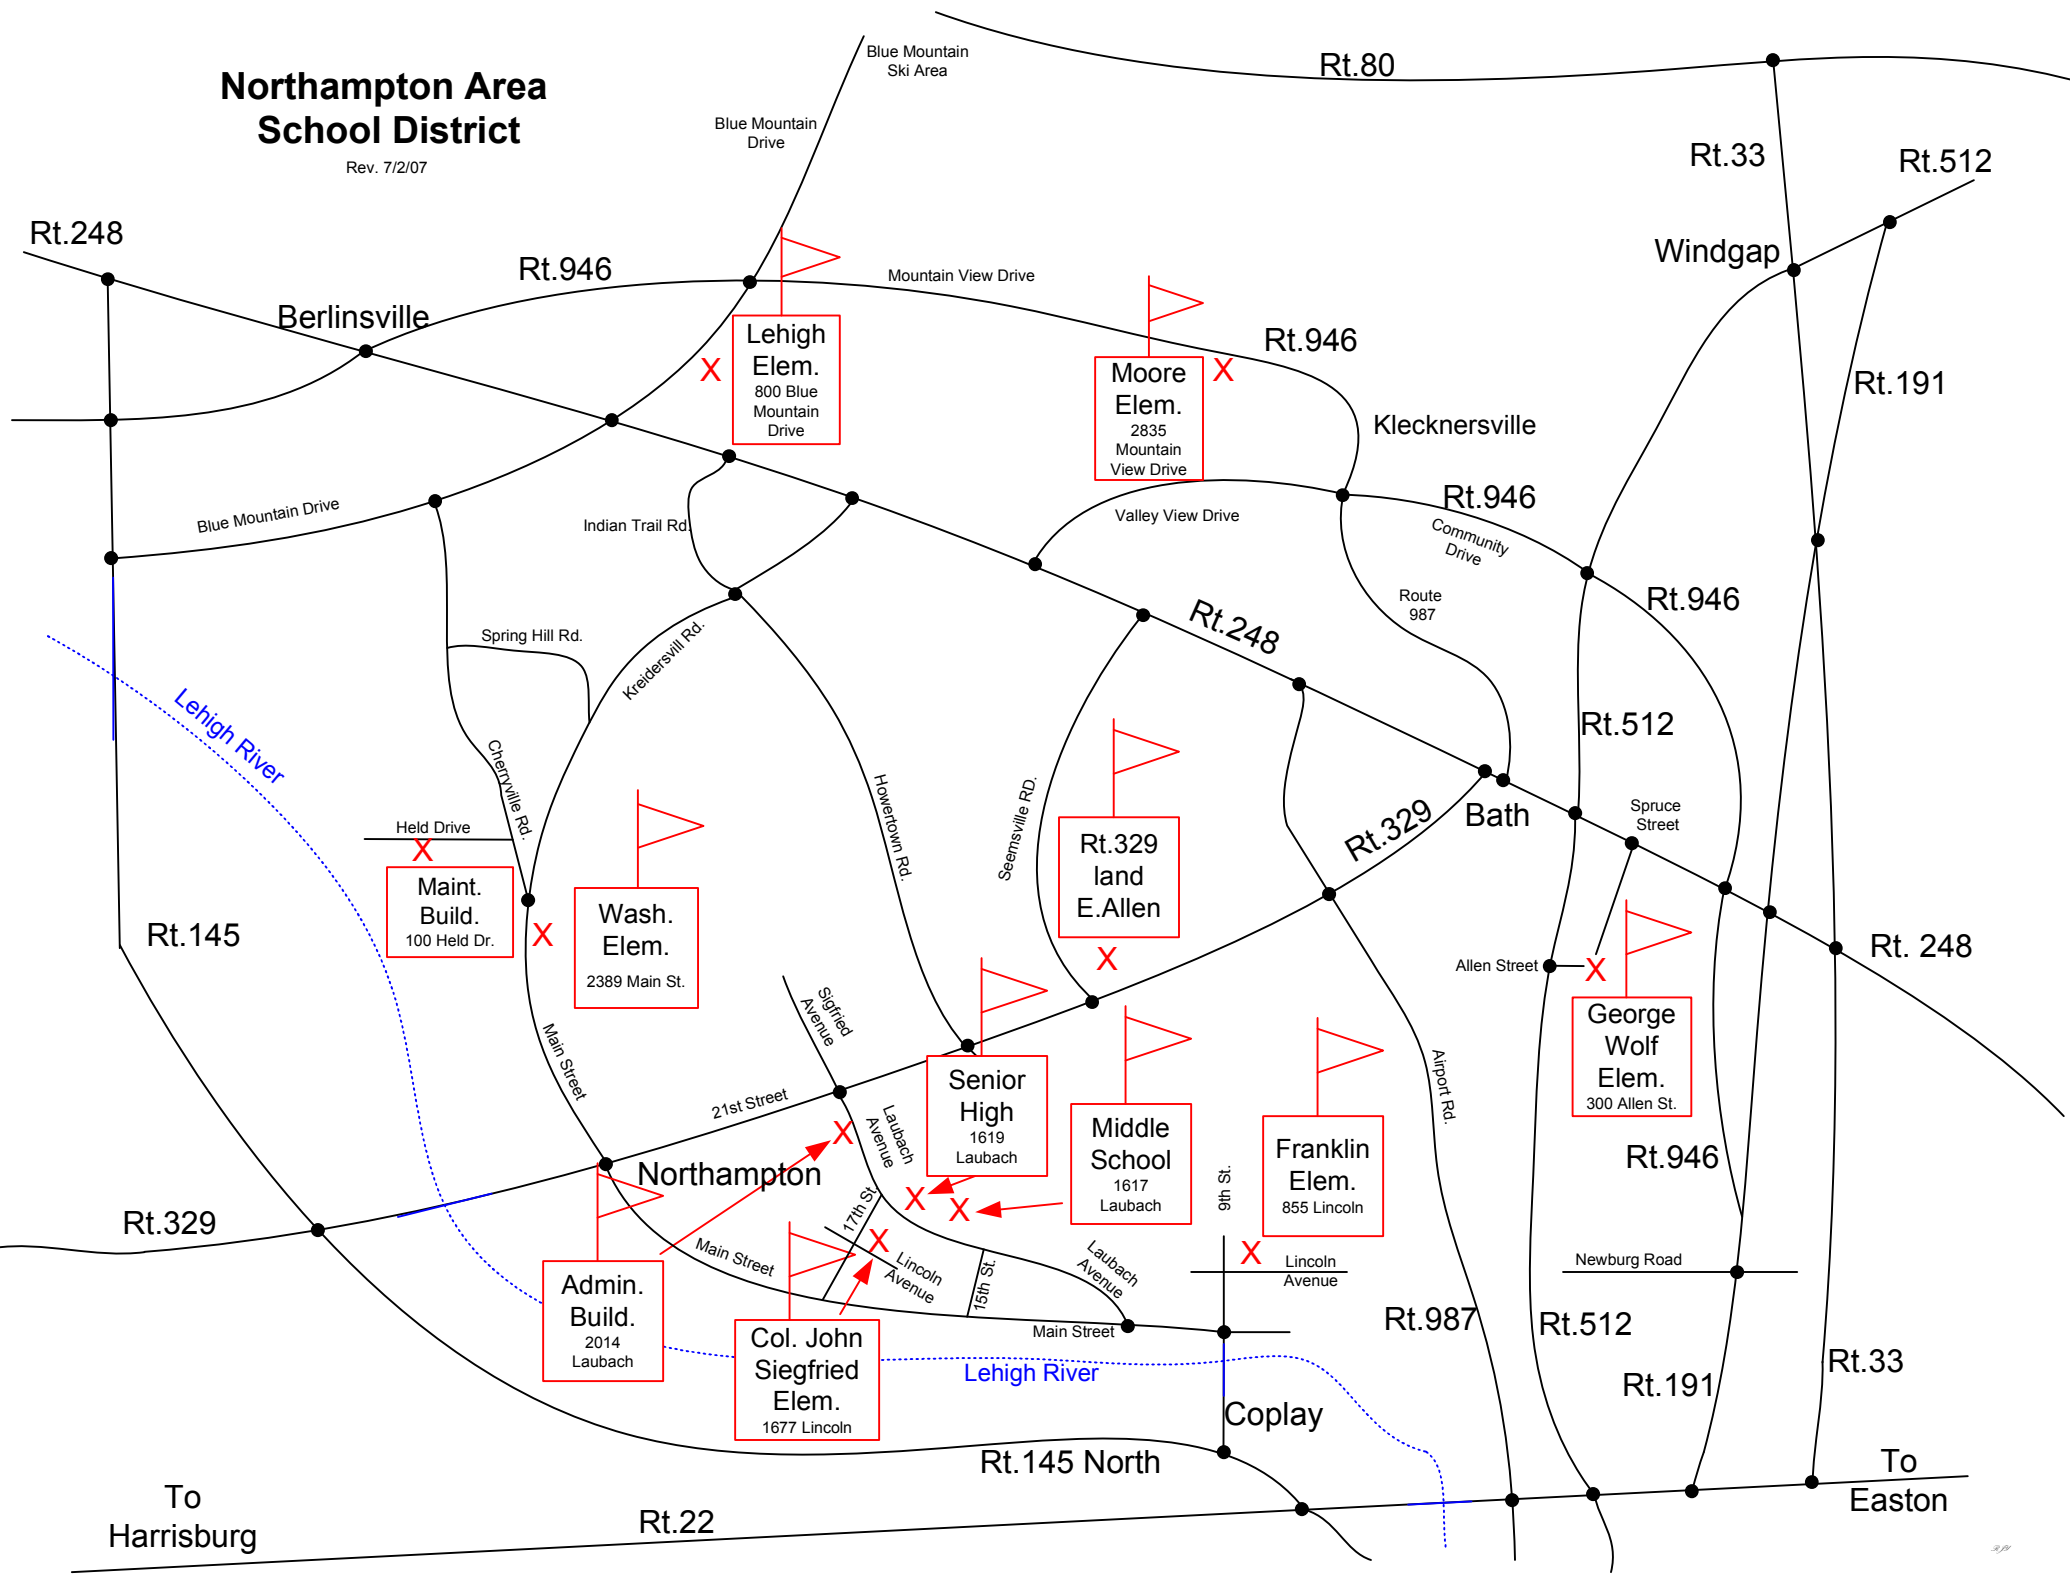

Northampton Area School District

Rev. 7/2/07

Rt.248

Berlinsville

Rt.946

Lehigh Elem.
800 Blue Mountain Drive

Moore Elem.
2835 Mountain View Drive

Rt.946

Klecknersville

Rt.33

Rt.512

Windgap

Rt.191

Blue Mountain Drive

Indian Trail Rd.

Mountain View Drive

Rt.946

Community Drive

Route 987

Rt.946

Spring Hill Rd.

Kreidersvill Rd.

Valley View Drive

Rt.248

Lehigh River

Maint. Build.
100 Held Dr.

Wash. Elem.
2389 Main St.

Rt.329 land E.Allen

George Wolf Elem.
300 Allen St.

Rt.145

Held Drive

Cherryville Rd.

Howetown Rd.

Seemsville RD.

Rt.329

Bath

Rt.512

Spruce Street

Rt. 248

Main Street

Siegfried Avenue

Laubach Avenue

21st Street

Laubach Avenue

Middle School
1617 Laubach

Franklin Elem.
855 Lincoln

Airport Rd.

Rt.946

Rt.329

Northampton

Admin. Build.
2014 Laubach

Col. John Siegfried Elem.
1677 Lincoln

Lincoln Avenue

Main Street

15th St.

17th St.

Main Street

Coplay

Rt.987

Rt.512

Rt.191

Rt.33

To Harrisburg

Rt.22

Rt.145 North

To Easton